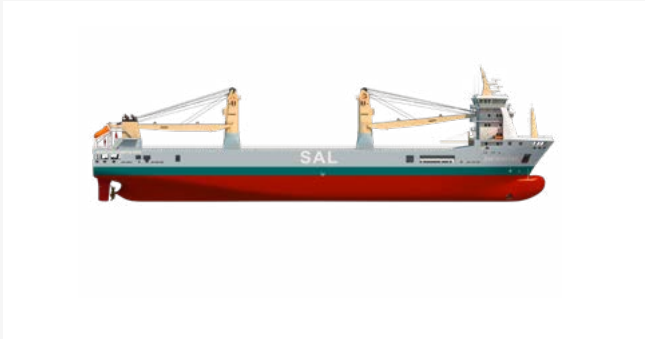

FLEET LIST

116

HLV Calypso HLV Amoenitas HLV Imke HLV Anna HLV Hilke HLV Caroline

Deadweight	10,000 t
Cranes	2 x 450 t (combinable up to 900 t)
Max hold dimensions	94.25 x 16.20 x 12.08 m
Hold capacity	15,700 m³
Free deckspace dimensions	108.00 x 23.00 m
Free deckspace	2,311 m²
LOA/Beam	133.00 m / 23.00 m
Max Draft	7.80 m
Speed	16 knots
Ice Class	DNV GL E3 equivalent to Finnish / Swedish 1A

171

HLV Klara HLV Lisa HLV Hanna