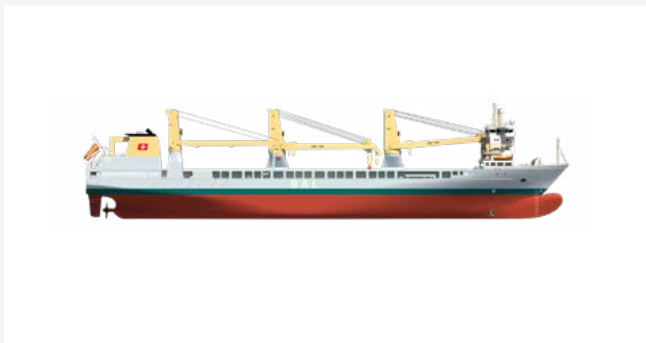

176

HLV Regine HLV Trina HLV Anne-Sofie HLV Frauke

Deadweight	12,000 t
Cranes	2 x 700 t (combinable up to 1,400 t) + 1 x 350 t
Max hold dimensions	107.10 x 17.00 x 13.10 m
Hold capacity	19,299 m³
Free deckspace dimensions	128.00 x 24.00 m
Free deckspace	2,918 m²
LOA/Beam	159.80 m / 24.34 m
Max Draft	9.00 m
Speed	20 knots