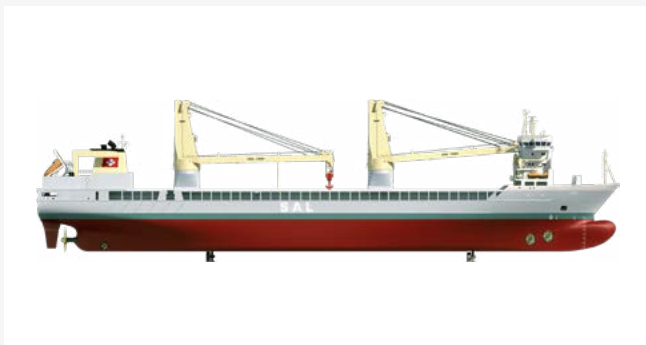

FLEET LIST

K3000

 HLV Jumbo Kinetic  HLV Fairmaster

Deadweight	14,000 t
Cranes	2 x 1,500 t cranes (combinable up to 3,000 t)
Max hold dimensions	108.60 x 17.00 x 12.60 m
Hold capacity	21,000 m ³
Free deckspace dimensions	120.40 x 27 m
Free deckspace	3,250 m ²
LOA/Beam	152.60 m / 27.40 m
Max Draft	8.65 m / 7.50 m (sailing with open hatch)
Speed	16.3 knots
Ice Class	1A Finnish Swedish

183

 HLV Lone (DP 2 System)  HLV Svenja (DP 1 System)

Deadweight	12,501 t
Cranes	2 x 1,000 t (combinable up to 2,000 t)
Max hold dimensions	107.10 x 17.00 x 13.50 m
Hold capacity	DP1: 18,470 m ³ DP2: 17,735 m ³ (with tweendeck)
Free deckspace dimensions	128.50 x 27.50 m
Free deckspace	DP1: 3,372 m ² DP2: 3,215 m ²
LOA/Beam	160.60 m / 27.91 m
Max Draft	9.01 m
Speed	20 knots

J1800

 HLV Fairplayer (Helideck, DP 2 System)  HLV Jumbo Javelin (DP 2 System)  HLV Fairpartner  HLV Jumbo Jubilee

Deadweight	13,017 t
Cranes	2 x 900 t cranes (combinable up to 1,800 t)
Max hold dimensions	101.95 x 17.00 x 12.50 m
Hold capacity	19,200 m ³
Free deckspace dimensions	117 x 26.50 m
Free deckspace	3,100 m ²
LOA/Beam	144.10 m / 26.70 m
Max Draft	8.10 m / 7.50 m (sailing with open hatches)
Speed	17.0 knots
Helideck	Sikorsky S-92